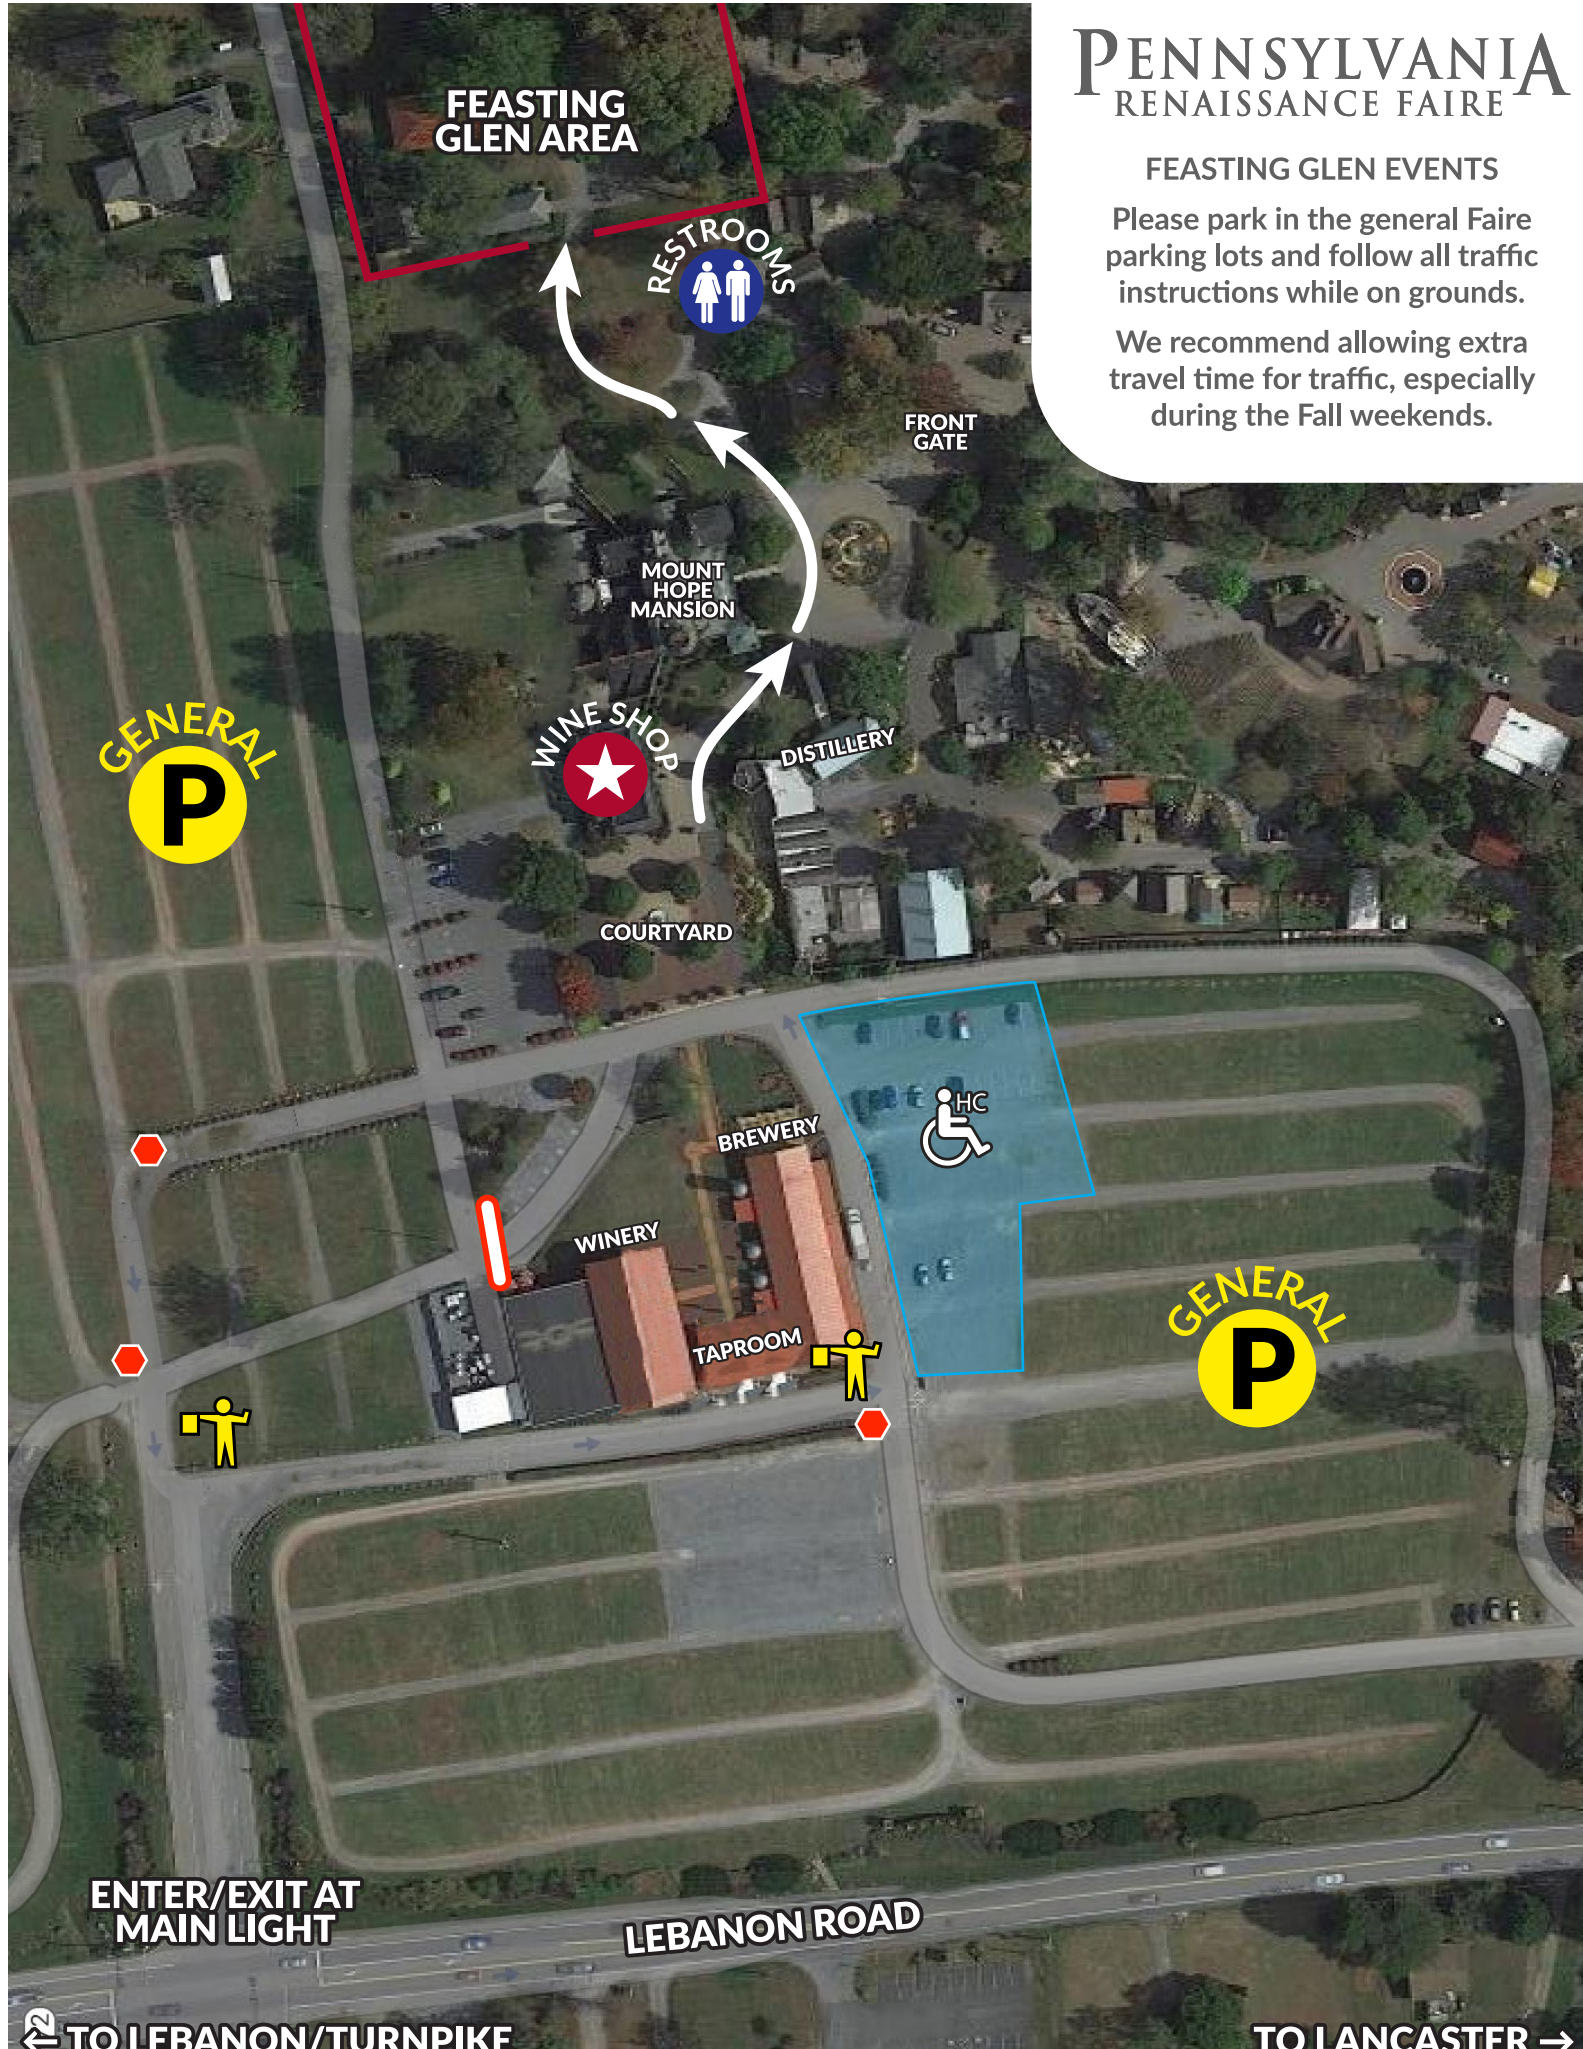

PENNSYLVANIA RENAISSANCE FAIRE

FEASTING GLEN EVENTS

Please park in the general Faire parking lots and follow all traffic instructions while on grounds.

We recommend allowing extra travel time for traffic, especially during the Fall weekends.

ENTER/EXIT AT
MAIN LIGHT

LEBANON ROAD

← TO LEBANON/TURNPIKE

TO LANCASTER →