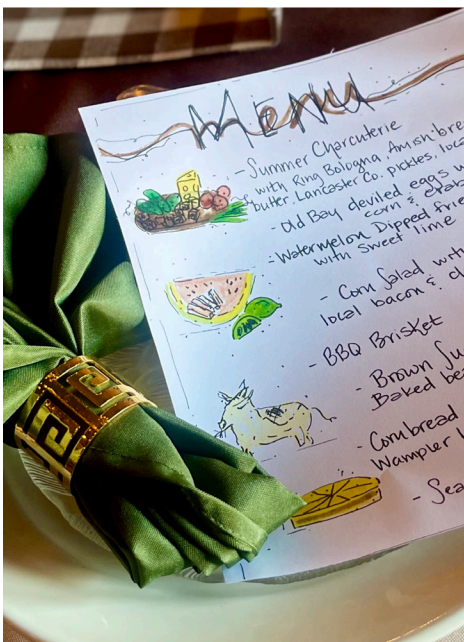

FARM^{TO}TABLE

— Experience —

Group Minimum: 25 | Duration: 1 Hour, 45 Minutes
$42.95pp Inclusive | Available Year-Round

Exclusive to groups, Mount Hope's Farm to Table Experience features a farm-fresh, seasonal menu with local flavors in the comfort and beauty of our restored historic barn. Enjoy a regionally inspired, chef-prepared meal made with an abundance of locally sourced ingredients. Our entertaining host will charm your group with a pinch of history and a dash of fun!

Make it a Package: Fresh Flavors Tour

For just $69.90, book 3 great stops. Kreider Dairy Farms, Mount Hope's Farm to Table Experience, and Seltzer's Smokehouse Meats creates a journey through local flavors. Let us book this feast for the senses for you!

Chocolate Inspired

FARM^{TO}TABLE

— Experience —

New: Chocolate-Inspired Farm to Table Experience
Group Minimum: 25 | Duration: 1 Hour, 45 Minutes
$47.95pp Inclusive | Available Year-Round
A Sweet Spin on Farm to Table

Savor a meal where Lancaster County flavors meet a hint of cocoa creativity, and enjoy a side of sweet storytelling as our lively host shares morsels of information about Milton Hershey's Lancaster County ties and the region's rich chocolate history.

Note: Pairs perfectly with trips to Hershey's Chocolate attractions!

Menu prices, menu items, and any other services or products offered by Mount Hope are subject to